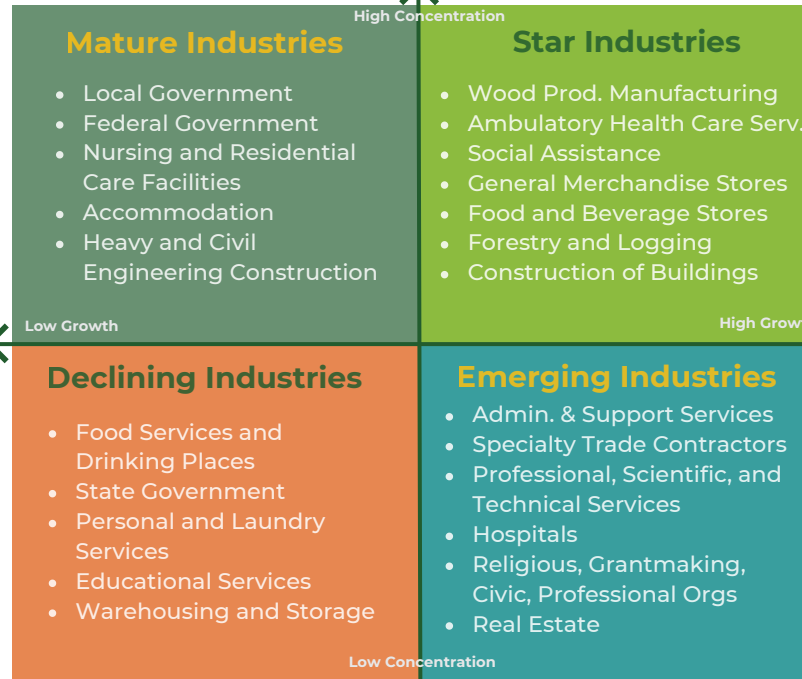

Population Demographics

111,201
Douglas County Population 2020

↑ 3,534 (+3.3%)
Douglas County Pop. Change 2010-2020

4,310
Total Reedsport Population 2020

↑ 156 (+3.8%)
Reedsport Population Change 2010-2020

6,654 (6%)

Douglas County Hispanic/Latino Population 2020

↑ 1,783 (+35%)

County Hispanic/Latino Pop. Change 2010-2020

Douglas County Pop. Change 2010-2020 by Group

Highest # Change	White Hispanic (+1,373, +31%)
2nd Highest # Change	Two+ Races, Non-Hispanic (+716, +25%)
Highest % Change	Native Hawaiian or Pacific Islander, Hispanic (+100%, +19)
2nd Highest % Change	Black, Hispanic (+85%, +44)
Lowest % Change	White, Non-Hispanic (+1%, +712)

Household Data

Total Douglas County Households	45,981
Total Reedsport Households	1,872
Median Douglas Co. Household Income	$51,166
Median Reedsport Household Income	42,340
OR State Median Household Income	$70,084

Business Data

New Businesses Per 1,000 People

Douglas County	13.06
Reedsport	17.08
Oregon	15.51

Oregon Median Age: **40**

Douglas County Median Age: **47**

Reedsport Median Age: **51**

County pop. change 2010-2020 by age group: greatest increase (+2,475, +45%)

County pop. change 2010-2020 by age group: largest decrease (-2,055, -24%)

This county includes communities located on native lands of: Cow Creek Umpqua, Confederated Tribes of the Grand Ronde, Confederated Tribes of Siletz Indians

Douglas County Industry Data